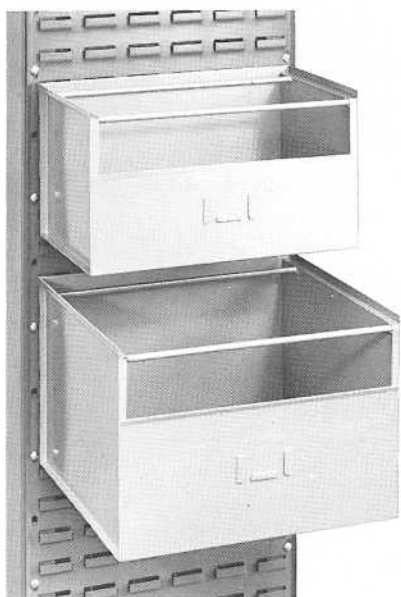

ACCESSORIES

LINBIN DIVIDERS, LIDS, & ID CARDS To provide even greater flexibility and handling efficiency,

Linvar offers Linbin dividers, transparent lids and identification cards.

LINBIN DIVIDERS		LINBIN LIDS		LINBIN I.D. CARDS	
TO SUIT	PART NO.	TO SUIT	PART NO.	TO SUIT	PART NO.
LINBIN 210	30-161*	LINBIN 210	30-211	LINBIN 200	30-610*
LINBIN 220	30-166*	LINBIN 220	30-221	LINBIN 210	30-615*
LINBIN 230	30-171*	LINBIN 230	30-231	and 220	
LINBIN 235	30-174*	LINBIN 240	30-241	LINBIN 230,	30-625*
LINBIN 240	30-176*			235,240	
LINBIN 250	30-176*				
LINBIN 260	30-180*				

BULK CONTAINERS Two sizes of bulk containers are available. Manufactured from mild steel and finished in baked enamel Linvar blue, bulk containers will either

attach directly to the Linvar louvered panel or will stack on top of each other. Each container has provision to hold a large identification label.

NOMINAL DIMENSION			INTERNAL VOLUME	LOAD CAPACITY WHEN ATTACHED TO LOUVERED PANEL	RECOMMENDED MAX No. STACKED BINS	LBU	PART NO.
LENGTH	WIDTH	HEIGHT					
10"	16"	9½"	1440 cu"	120 lb.	8	10	31-210*
15"	16"	11½"	2640 cu"	120 lb.	10	12	31-220

WIRE BASKETS A comprehensive range of wire baskets is available to attach directly to the

Linvar louvered panel. Each wire basket can be divided as required by one or more mesh dividers.

LENGTH	WIDTH	DEPTH	LBU	DIVIDER PART NO.	PART NO. BASKET
9"	36"	9"	20	28-280	28-260
12"	36"	9"	20	28-281	28-261
14"	36"	9"	20	28-282	28-262
16"	36"	9"	20	28-283	28-263
18"	36"	9"	20	28-284	28-264
					28-480